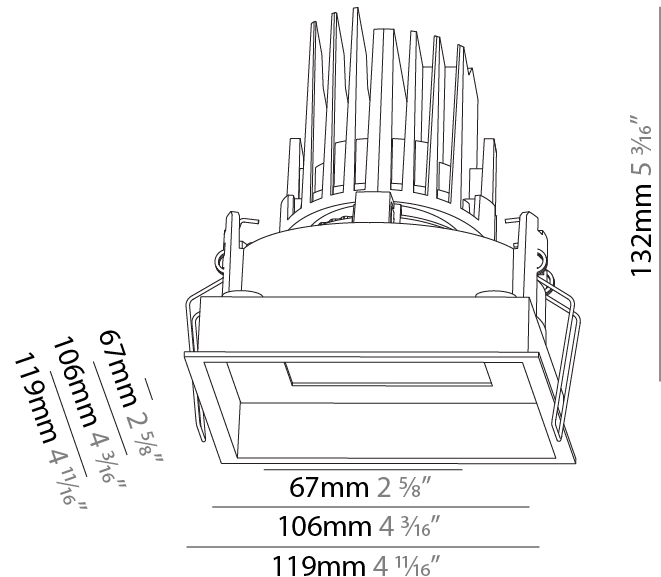

ELECTRICAL

Lamp Type: LED (Zhaga Standard)
Input Wattage (W): 13.2 / 16.5
Total Output Wattage (W): 12 / 14
Dimming: Tri-Mode (Non-Dimming and Phase Dimming (120Vac only) and 0-10V Dimming)
Driver Included: No
Driver Location: Recessed Housing
Driver Type: Constant Current - Universal
Driver Class: Class 2
Housing: See components
Input Voltage (V): 120 - 277
Constant Current (MA): 350

LED

Number of LEDs: 1
Color Temperature (°K): 2700 / 3000 / 3500 / 4000
Max. Delivered Lumen (lm): 850 / 950 / 1029 / 1050
Nominal Lumen (lm): 960 / 1070 / 1156 / 1180
CRI: >90 CRI
Lamp Life (hrs): 50000

OPTICAL

Reflector°: 10
Adjustability: Rotational 355°; Tilt 30°

RATINGS AND CERTIFICATIONS

Certified By: Certified for North American Standards
Zaneen Lighting Inc. © 2024, T 1800-388-3382, F 416-247-9319, www.zaneen.com

Available for International specifications by adding 'INT' at the end of the existing Model #. For assistance on 'custom' specifications, contact zteam@zaneen.com.
In a constant effort to supply the best product, we reserve the right to change specifications or materials without notice. The most recent specification sheets are found at zaneen.com